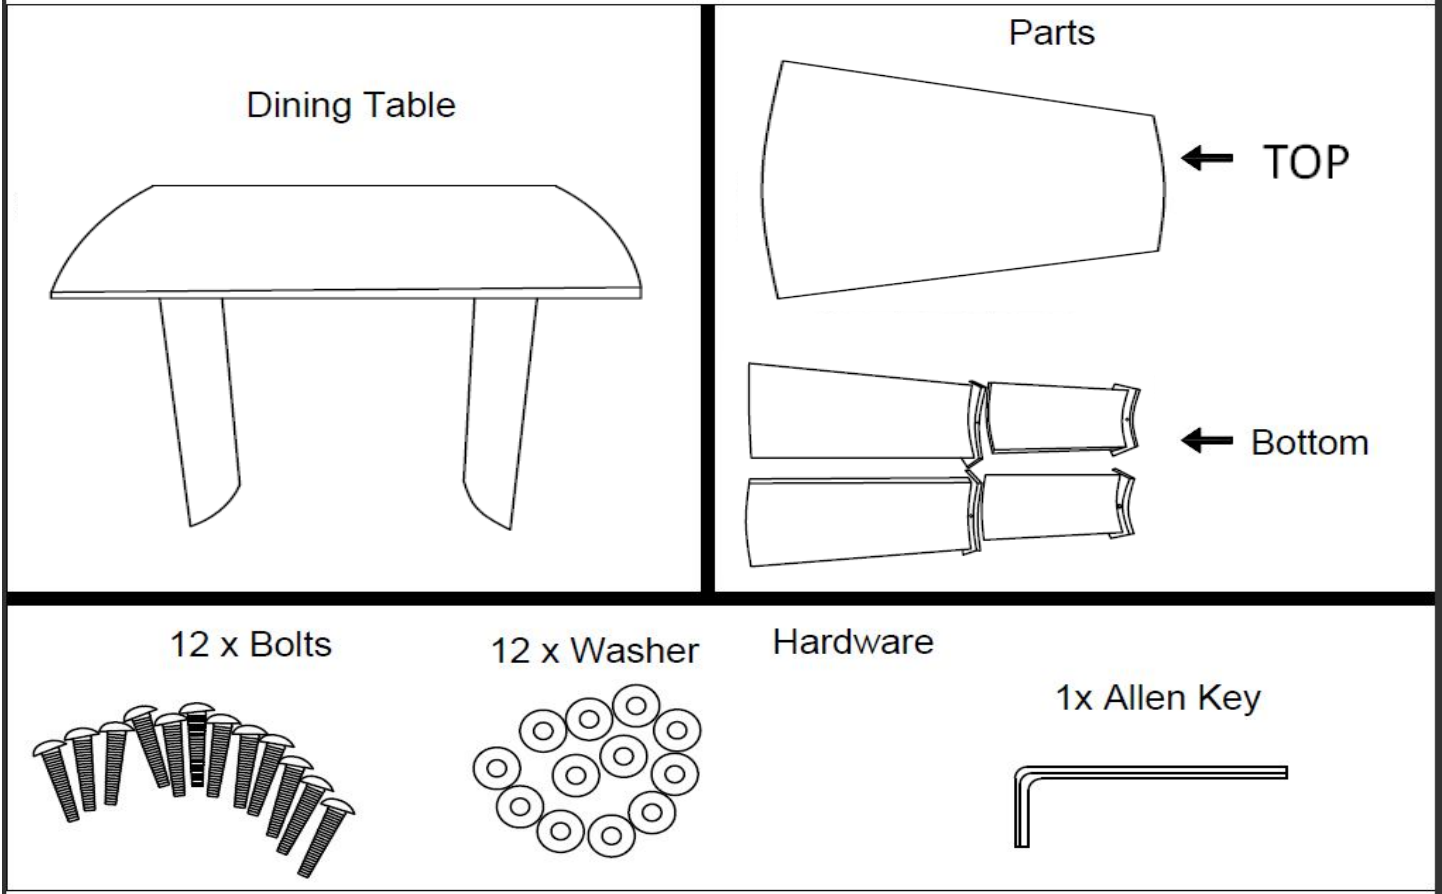

DT-329233-GR

Attach leg using 2 bolts from outside and 1 bolt from inside
By using the Allen Key as shown in below image

Attach all 4 legs following same process